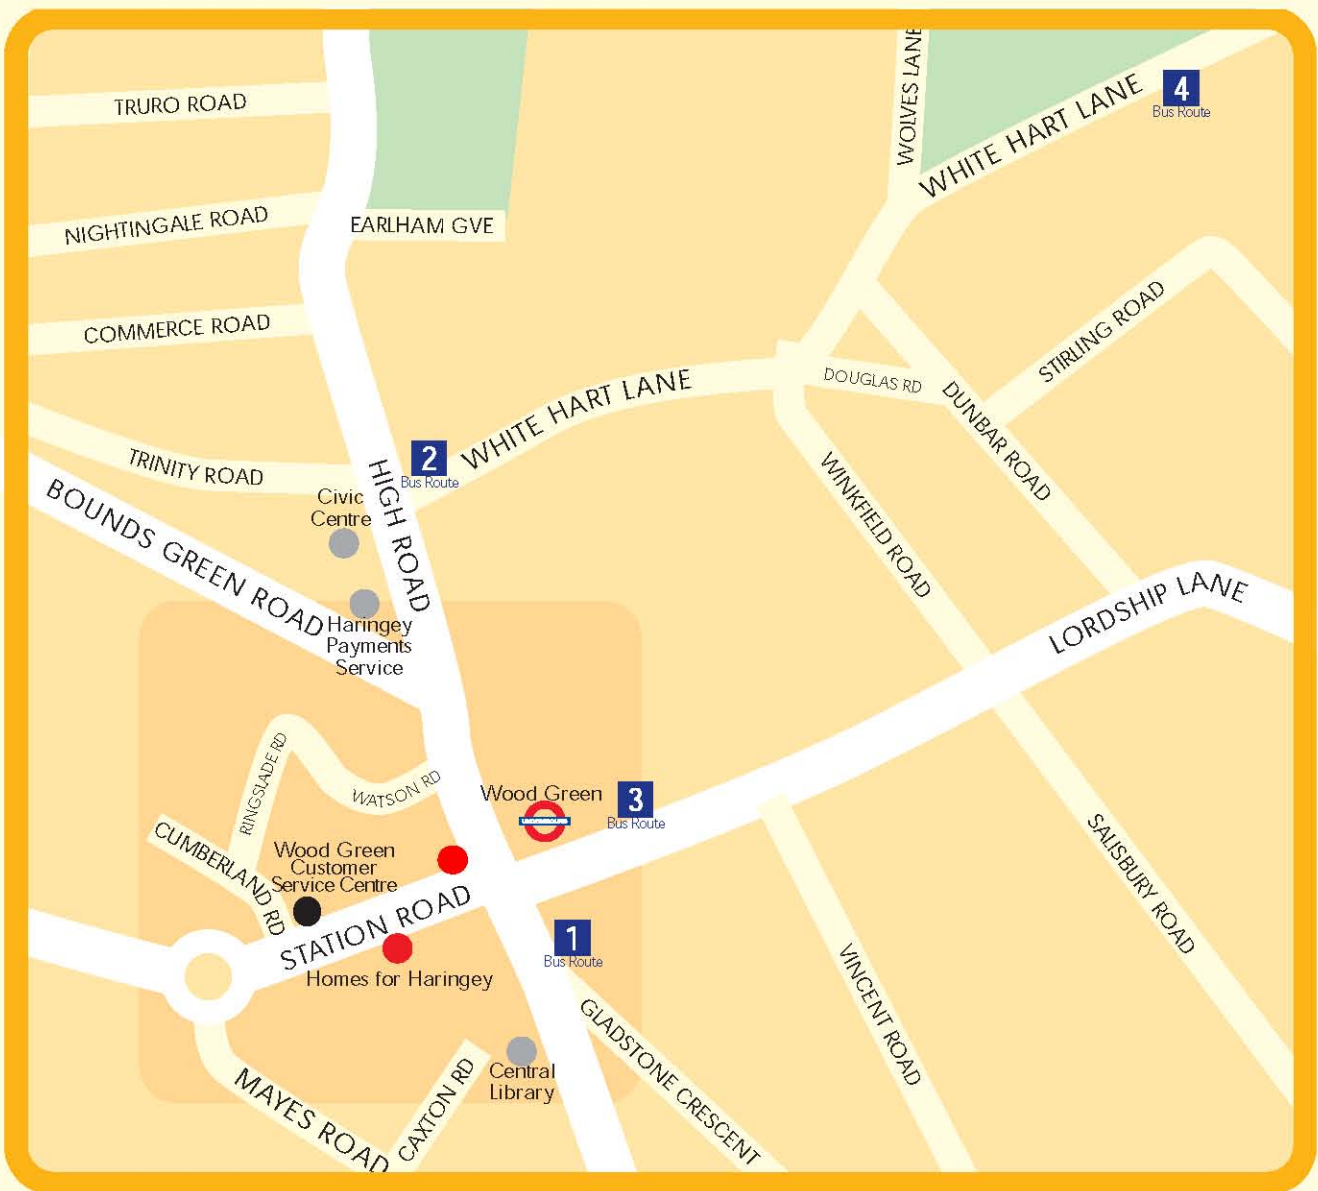

Wood Green Area

● Homes for Haringey

13-27 Station Road, London N22 6UW

6th Floor, River Park House, London N22 8HQ

● Customer Service Centre

48 Station Road, London N22 7TY

Nearest tube station

🚇 Wood Green (Piccadilly Line) is the nearest station.

The Homes for Haringey office and Customer Service Centre in Wood Green are a short walk from the tube station.

Bus Routes

1 Bus Route 29, 67, 121, 123, 141, 144, 184, 221, 230, 232, 329, W4

3 Bus Route 144, 243, W3

2 Bus Route 29, 121, 329, 221, 232

4 Bus Route W3